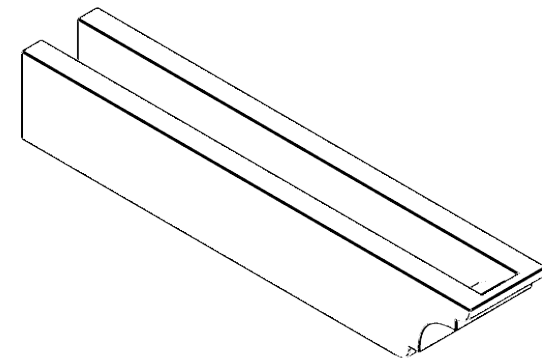

ITEM NUMBER: RFTURO040X04000X24000X004NEB00RCPR

4"W X 4"H X 24"L TIMBERTHANE ROUGH CEDAR NEW BRIGHTON FAUX WOOD OPEN RAFTER TAIL, 4"L END, PRIMED TAN

SIDE PROFILE

FRONT PROFILE

ISOMETRIC

GENERATED DATE : 03/02/2023

EKENA MILLWORK
2300 WEST MAIN ST.
CLARKSVILLE, TX 75426
TOLL FREE: 866-607-0453
WWW.EKENAMILLWORK.COM

NOTES

1. INSTALLATION TO BE COMPLETED IN ACCORDANCE WITH MANUFACTURER'S SPECIFICATIONS.
2. DRAWING MAY NOT BE TO SCALE
3. THIS DRAWING IS INTENDED FOR DESIGN AND PLANNING PURPOSES ONLY.
4. ALL INFORMATION CONTAINED HEREIN WAS CURRENT AT THE TIME OF DEVELOPMENT BUT MUST BE REVIEWED AND APPROVED BY THE PRODUCT MANUFACTURER TO BE CONSIDERED ACCURATE.
5. TIMBERTHANE ARCHITECTURAL PRODUCTS ARE MADE FROM HIGH DENSITY URETHANE AND COME FACTORY PRIMED