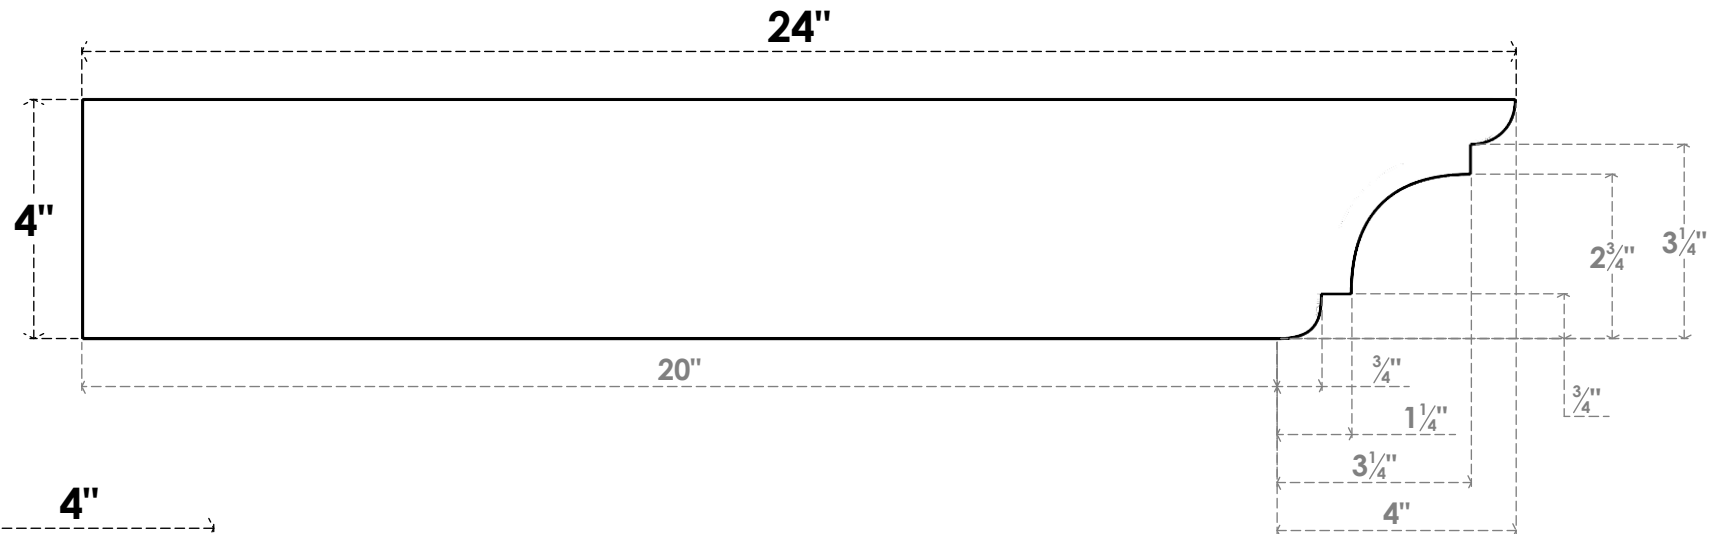

ITEM NUMBER: RFTURO040X04000X24000X004NEB00RCPR

4"W X 4"H X 24"L TIMBERTHANE ROUGH CEDAR NEW BRIGHTON FAUX WOOD OPEN RAFTER TAIL, 4"L END, PRIMED TAN

SIDE PROFILE

FRONT PROFILE

ISOMETRIC

GENERATED DATE : 03/02/2023