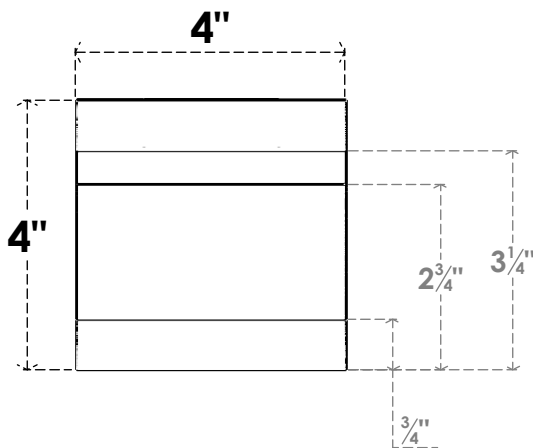

ITEM NUMBER: RFTURO040X04000X24000X004NEB00RCPR

4"W X 4"H X 24"L TIMBERTHANE ROUGH CEDAR NEW BRIGHTON FAUX WOOD OPEN RAFTER TAIL, 4"L END, PRIMED TAN

SIDE PROFILE

FRONT PROFILE

ISOMETRIC

GENERATED DATE : 03/02/2023